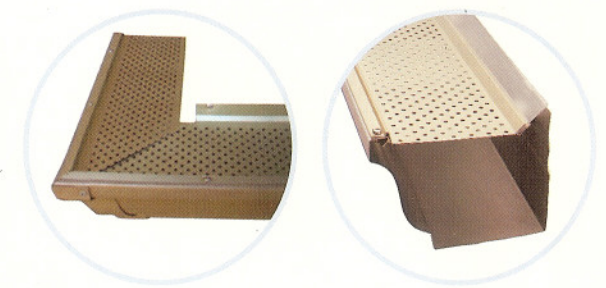

- The products are covered for 10 years.
- Leaf Relief by Ply Gem will keep gutters from overflowing due to internal gutter clogging.

LEAF RELIEF HAS BEEN GREEN APPROVED BY THE NAHB RESEARCH CENTER. This means you can be assured that Leaf Relief complies with specific green practice criteria in the National Green Building Standard. Visit www.GreenApprovedProducts.com for more details.

Leaf Relief has a 10 year "No Clog, No Overflow" warranty that is backed by Mastic Home Exteriors, Inc. Consult the actual warranty for complete coverage details.

THE MOST EFFECTIVE PATENTED DESIGN

Leaf Relief® by Ply Gem is more effective than other types of gutter protection at keeping natural debris, such as leaves, twigs and pine needles, from blocking your gutters.

PRODUCT COMPARISON

PRODUCT COMPARISON	Installed price	100% debris* efficiency	Fits all roof slopes and never requires gutter repositioning	Virtually invisible from the ground	Never caves in	Pest resistant (birds/squirrels)
LEAF RELIEF®	\$\$	✓	✓	✓	✓	✓
Gutter Helmet®	\$\$\$\$				✓	✓
Gutter Topper®	\$\$\$\$				✓	✓
Leaf Guard®	\$\$\$\$		✓		✓	
Waterfall®	\$\$					

*Observation; Architectural testing (twigs) 3/03

IT'S GUTTER PROTECTION THAT REALLY WORKS.

Leaf Relief® by Ply Gem can drain 29.7" of rainfall an hour—that's more than the highest rainfall ever recorded (Holt, Missouri 1947 at 12") in one hour. Leaf Relief® is not only the most effective gutter protection system on the market, it is also the most invisible. Leaf Relief® lays flat and fits snugly on top of your gutter.